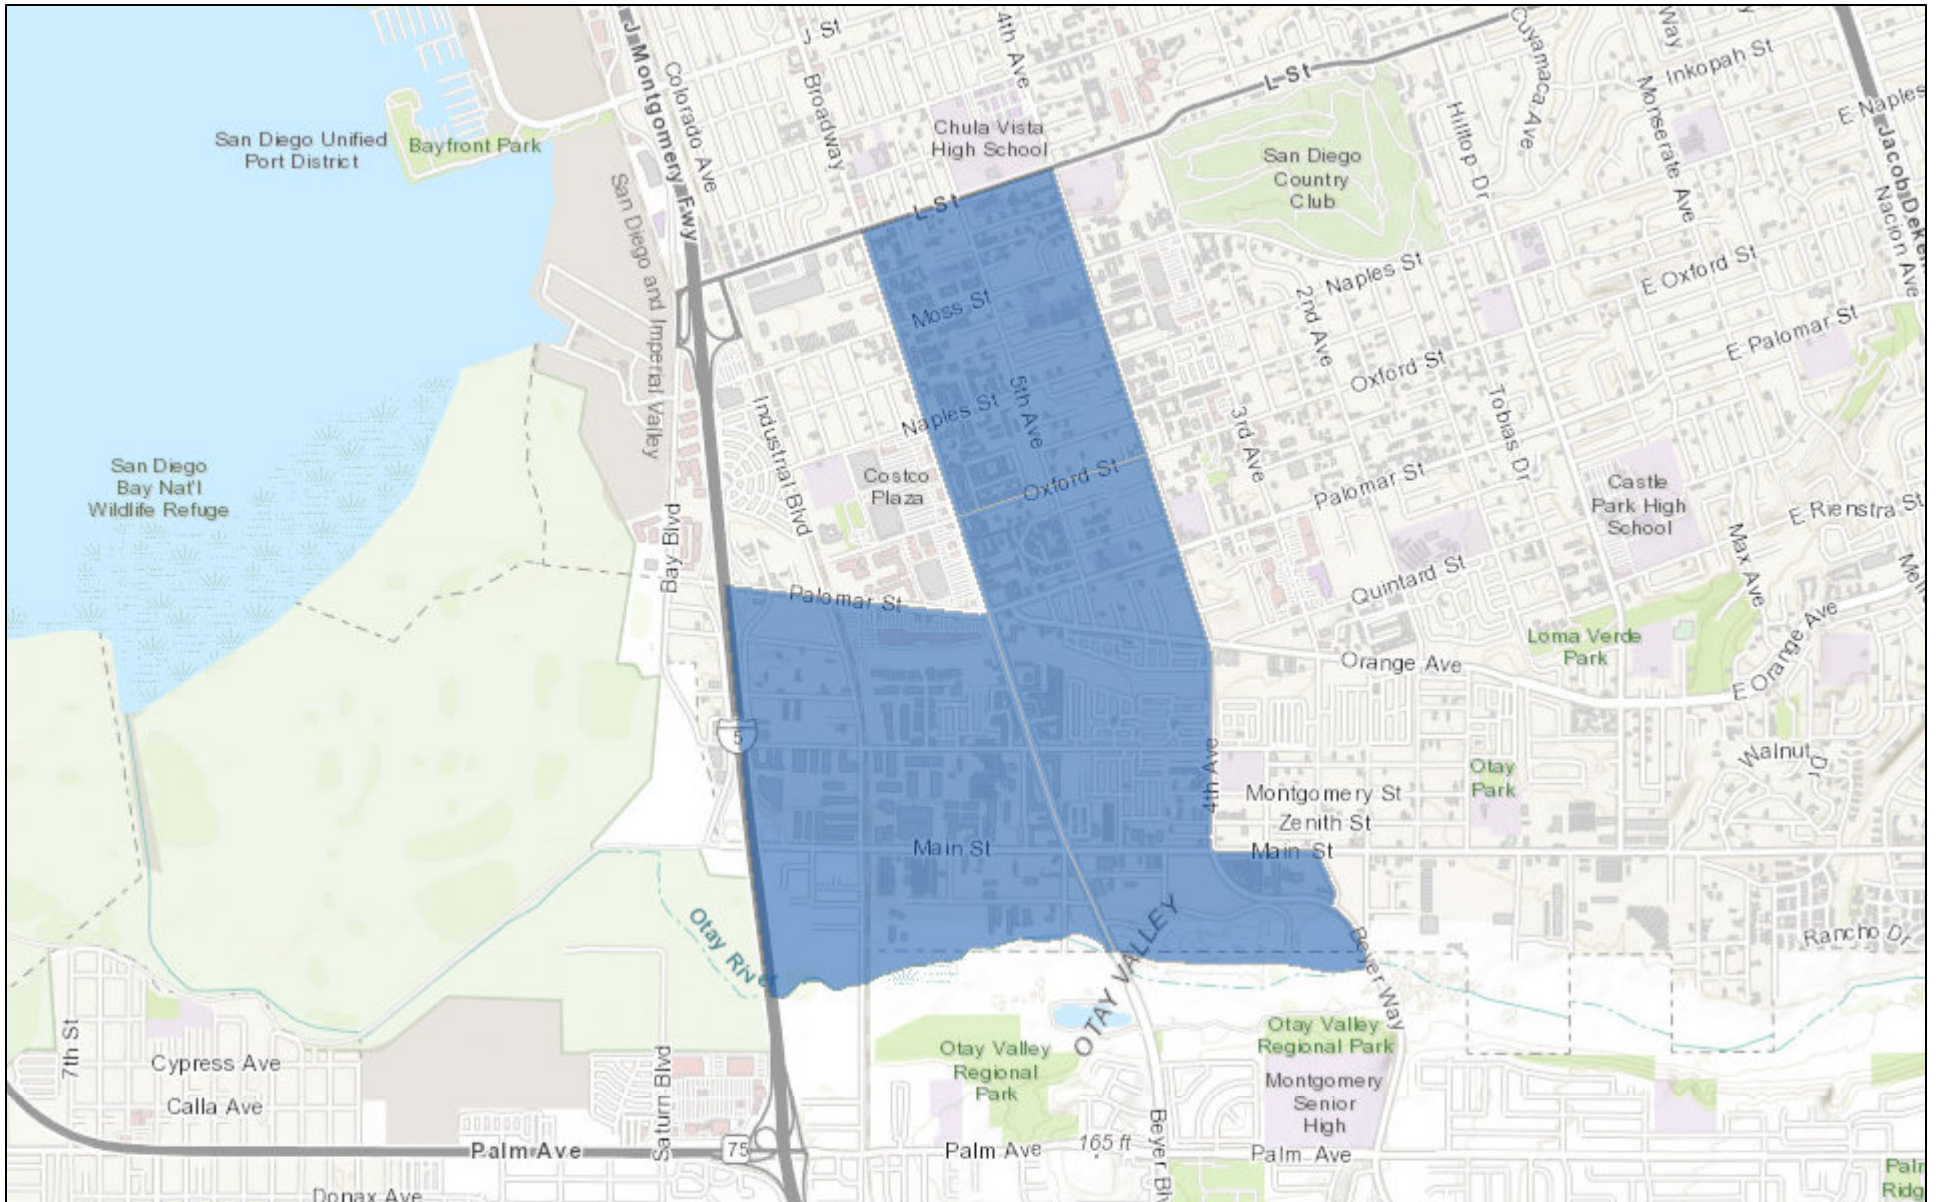

Chula Vista Opportunity Zones

May 30, 2018 12:25:25 PM

- Designated Opportunity Zone Tracts
- State Census Boundaries

1:36,112

Sources: Esri, HERE, Garmin, Intermap, increment P Corp., GEBCO, USGS, FAO, NPS, NRCAN, GeoBase, IGN, Kadaster NL, Ordnance Survey, Esri